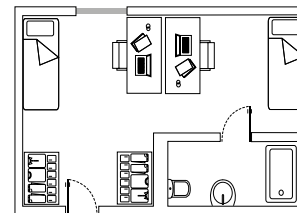

· Outdoor swimming pool and terraces.

—
C/ Melquíades Álvarez, 21
28003 Madrid
+34 917 882 200

vallehermoso@resa.es

Habitación individual

Single room

Habitación doble

Double room

INSTALACIONES	INSTALLATIONS	CLAUDIO COELLO	ERASMO	GINER DE LOS RIOS	MIGUEL ANTONIO CARO	SANTA MARÍA DEL ESTUDIANTE	VALLEHERMOSO
Cocina	Kitchen	● **	●	●			
Baño privado	Bathroom en-suite	●	●	●	●	●	●
Wi-Fi en habitaciones	WI-FI in student's room	●	●	●	●	●	●
Climatización	AC and heating	●	●	●	●	●	●
Salas de estudio	Study rooms	●	●	●	●	●	●
Sala de arquitectura	Architecture room			●			●
Sala de estar	Living room	●	●	●	●	●	●
Sala de ocio	Leisure room	●	●	●	●	●	●
Comedor* / Cafetería	Canteen* / Cafeteria	●	●	●	●	●	●
Zona vending	Vending area	●	●	●	●	●	●
Sala fitness	Fitness room	●	●	●	●	●	●
Lavandería autoservicio	Self-service laundry	●	●	●	●	●	●
Terraza / Jardín	Terrace / Garden	●	●	●	●	●	●
Parking	Parking	● *	●	●	●	●	
Parking bicicletas	Bicycle parking		●	●	●	●	●
Cyber corner	Cyber corner	●	●	●	●	●	●
Pistas deportivas	Sports facilities					●	
Piscina	Pool	●			●	●	●