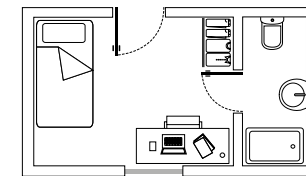

· Outdoor swimming pool and terraces.

—
C/ Melquíades Álvarez, 21
28003 Madrid
+34 917 882 200

vallehermoso@resa.es

Habitación individual

Single room

Habitación doble

Double room

INSTALACIONES	INSTALLATIONS	CLAUDIO COELLO	ERASMO	GINER DE LOS RIOS	MIGUEL ANTONIO CARO	SANTA MARÍA DEL ESTUDIANTE	VALLEHERMOSO
Cocina	Kitchen	● **	●	●			
Baño privado	Bathroom en-suite	●	●	●	●	●	●
Wi-Fi en habitaciones	WI-FI in student's room	●	●	●	●	●	●
Climatización	AC and heating	●	●	●	●	●	●
Salas de estudio	Study rooms	●	●	●	●	●	●
Sala de arquitectura	Architecture room			●			●
Sala de estar	Living room	●	●	●	●	●	●
Sala de ocio	Leisure room	●	●	●	●	●	●
Comedor* / Cafetería	Canteen* / Cafeteria	●	●	●	●	●	●
Zona vending	Vending area	●	●	●	●	●	●
Sala fitness	Fitness room	●	●	●	●	●	●
Lavandería autoservicio	Self-service laundry	●	●	●	●	●	●
Terraza / Jardín	Terrace / Garden	●	●	●	●	●	●
Parking	Parking	● *	●	●	●	●	
Parking bicicletas	Bicycle parking		●	●	●	●	●
Cyber corner	Cyber corner	●	●	●	●	●	●
Pistas deportivas	Sports facilities					●	
Piscina	Pool	●			●	●	●