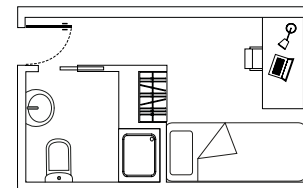

- Located in the University City, close to the main universities.

- Outdoor swimming pool and sports area.

Paseo Juan XXIII, 13
28040 Madrid
+34 912 134 200

santamaria@resa.es

Habitación individual

Single room