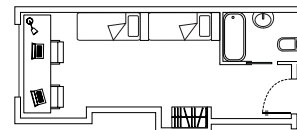

- Located in the University City, close to the main universities.

- Outdoor swimming pool and sports area.

Paseo Juan XXIII, 13
28040 Madrid
+34 912 134 200

santamaria@resa.es

Habitación individual

Single room